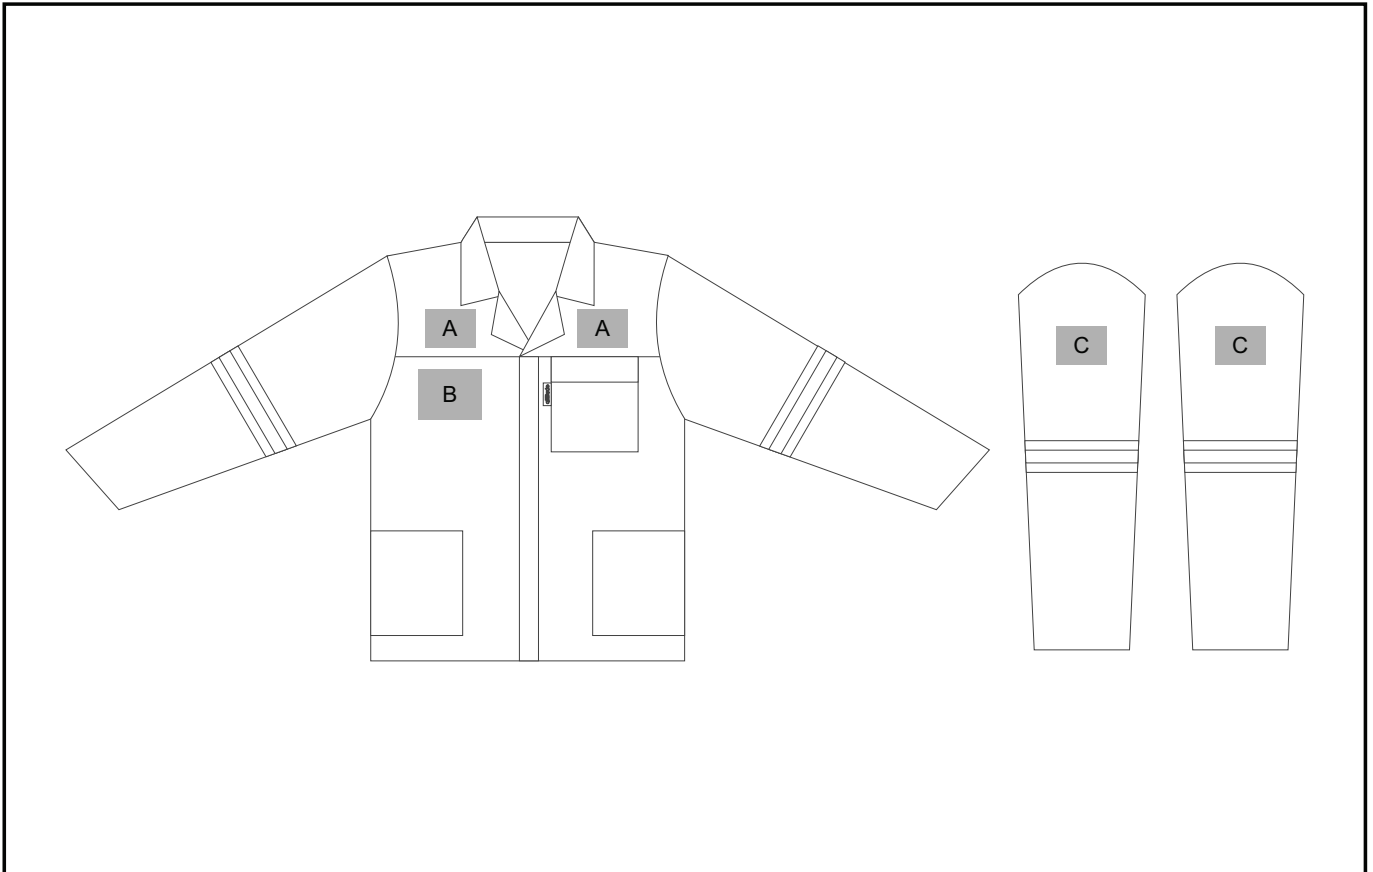

ALT-11063

ACID RESISTANT POLYCOTTON CONTI SUIT REFLECTIVE ARM, LEGS & BACK - YELLOW TAPE

Need to know:

- N/A

Branding Options:

Position A

1. Screen Print (SA) - 1 colour
Size: 70mm wide x 30mm high
2. Embroidery (EMB) - 9 colours
Size: 80mm wide x 60mm high

Position B

1. Screen Print (SA) - 1 colour
Size: 100mm wide x 80mm high
2. Embroidery (EMB) - 9 colours
Size: 80mm wide x 60mm high

Position C

1. Screen Print (SA) - 2 colour
Size: 60mm wide x 60mm high
2. Embroidery (EMB) - 9 colours
Size: 80mm wide x 60mm high